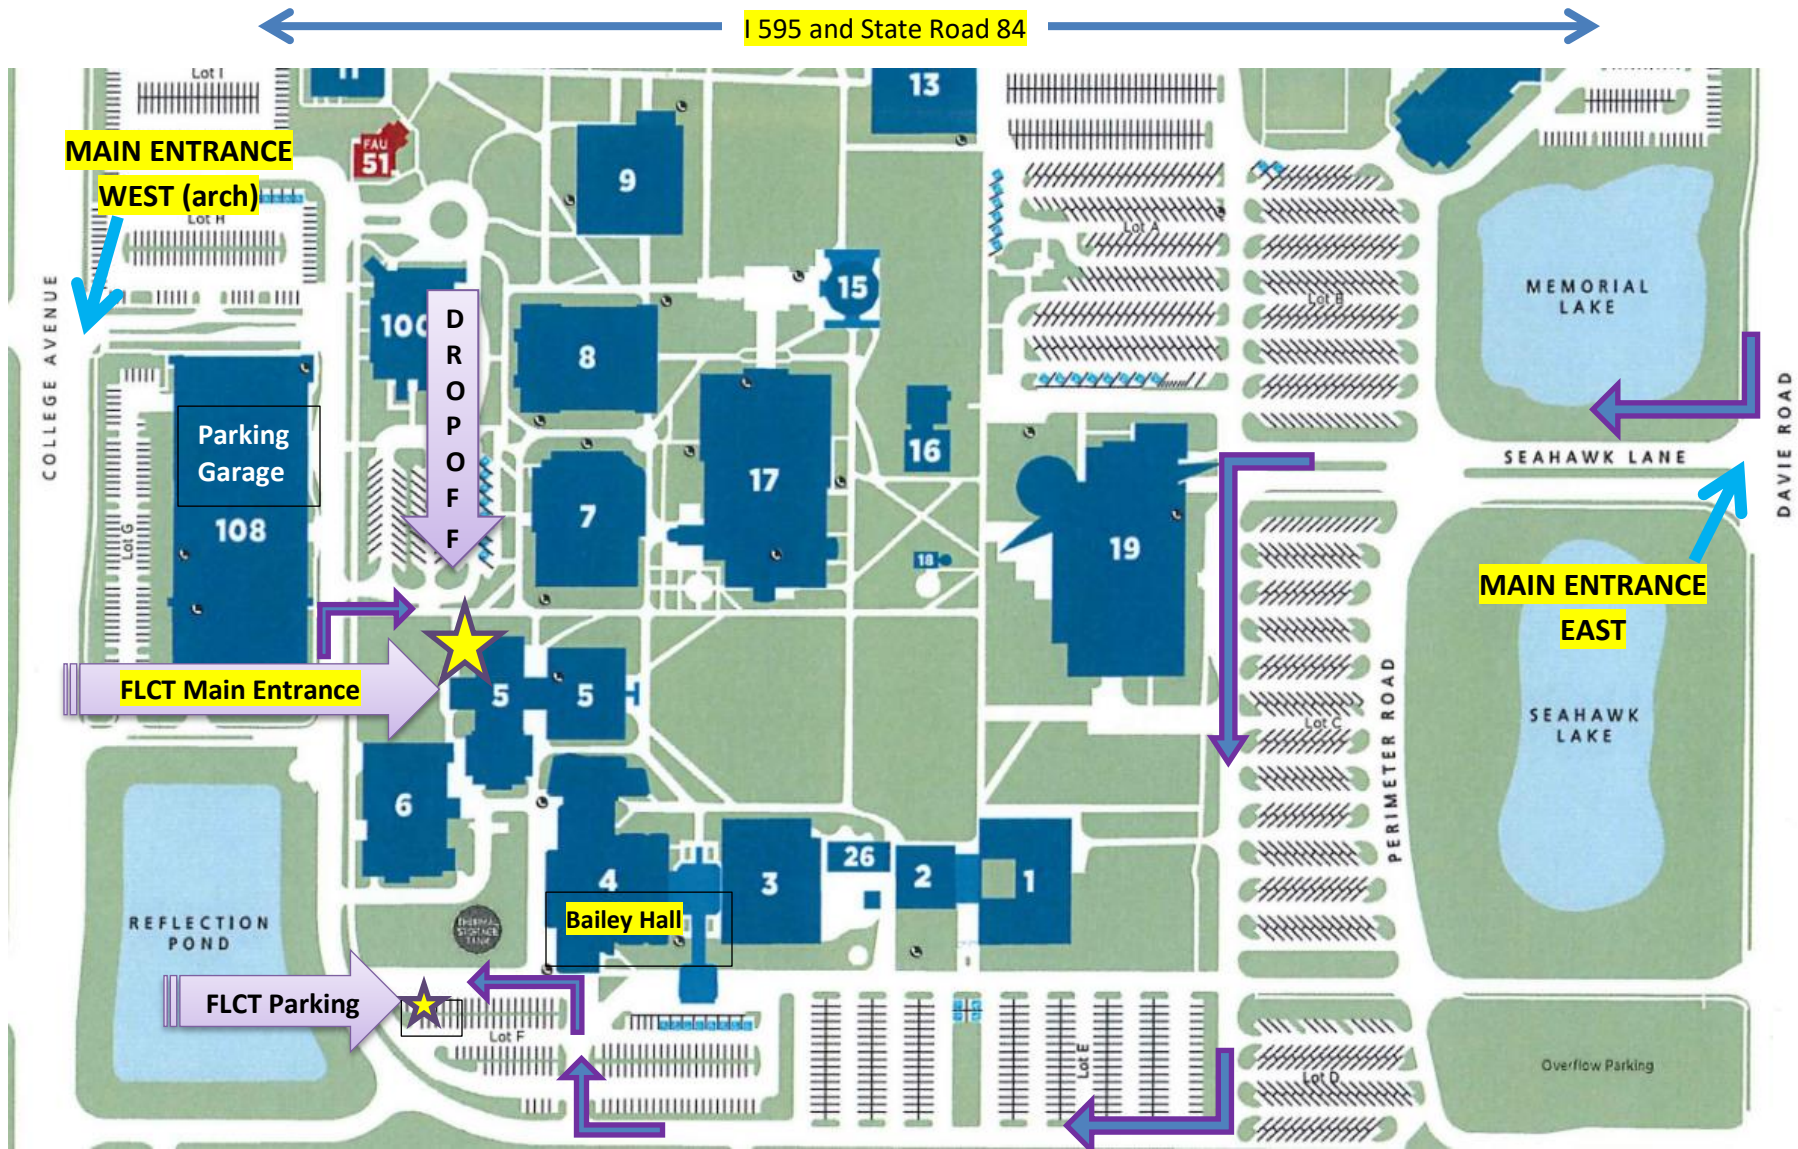

FLORIDA CHILDREN'S THEATRE at BROWARD COLLEGE CENTRAL CAMPUS
3501 Davie Road, Davie, FL 33314 BUILDING 5

From I 595, exit at Davie Road. Go south to Main Entrance of the campus (right at traffic light). Make a left at the T intersection, and follow the road around to the right. Parking is just past Bailey Hall Theatre across from the Reflection Pond. For drop off and pick up only, continue on that road and make a right by the multi-level parking garage into the surface lot. Drop off and pick up at the blue canopied walkway.